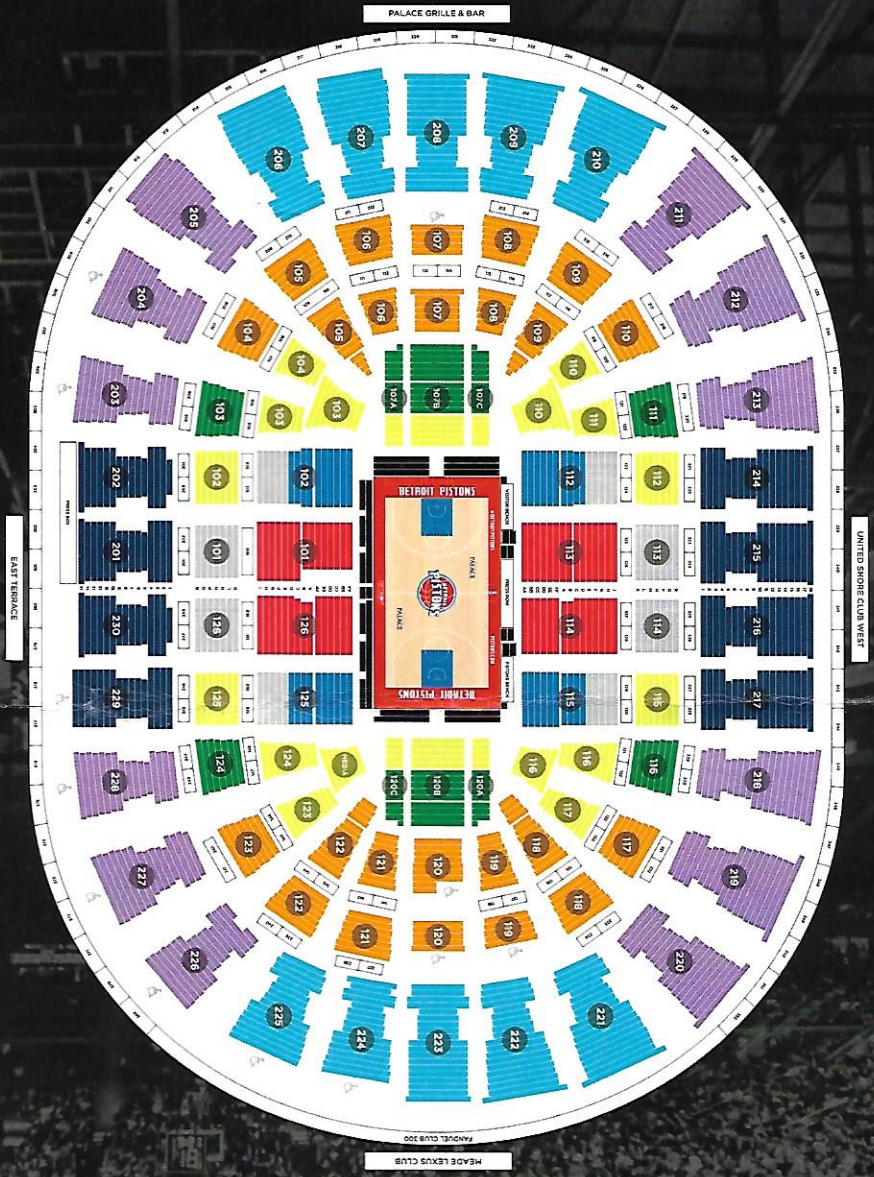

DETROIT BASKETBALL

2016-17 HOME SCHEDULE

Mon, Oct. 10	San Antonio	7:30 p.m.
Mon, Oct. 17	Milwaukee	7:30 p.m.
Wed, Oct. 19	Toronto	7:30 p.m.
Fri, Oct. 28	Orlando	7:30 p.m.
Sun, Oct. 30	Milwaukee	6:00 p.m.
Tue, Nov. 1	New York	7:30 p.m.
Sat, Nov. 5	Denver	7:00 p.m.
Mon, Nov. 14	Oklahoma City	7:30 p.m.
Sat, Nov. 19	Boston	7:00 p.m.
Mon, Nov. 21	Houston	7:30 p.m.
Wed, Nov. 23	Miami	7:30 p.m.
Fri, Nov. 25	L.A. Clippers	7:30 p.m.
Sun, Dec. 4	Orlando	6:00 p.m.
Tue, Dec. 6	Chicago	7:30 p.m.
Sun, Dec. 11	Philadelphia	6:00 p.m.
Sat, Dec. 17	Indiana	7:00 p.m.
Wed, Dec. 21	Memphis	7:30 p.m.
Fri, Dec. 23	Golden State**	7:30 p.m.
Mon, Dec. 26	Cleveland	7:30 p.m.
Wed, Dec. 28	Milwaukee	7:30 p.m.
Tue, Jan. 3	Indiana	7:30 p.m.
Thu, Jan. 5	Charlotte	7:30 p.m.
Wed, Jan. 18	Atlanta	8:00 p.m.
Sat, Jan. 21	Washington	6:00 p.m.
Mon, Jan. 23	Sacramento	7:30 p.m.
Wed, Feb. 1	New Orleans	7:30 p.m.
Fri, Feb. 3	Minnesota	7:30 p.m.
Mon, Feb. 6	Philadelphia	7:30 p.m.
Wed, Feb. 8	L.A. Lakers	7:30 p.m.
Fri, Feb. 10	San Antonio	7:30 p.m.
Wed, Feb. 15	Dallas	7:30 p.m.
Thu, Feb. 23	Charlotte	7:30 p.m.
Sun, Feb. 26	Boston	6:00 p.m.
Tue, Feb. 28	Portland	7:30 p.m.
Mon, Mar. 6	Chicago	7:30 p.m.
Thu, Mar. 9	Cleveland	7:30 p.m.
Sat, Mar. 11	New York	5:00 p.m.
Wed, Mar. 15	Utah	7:30 p.m.
Fri, Mar. 17	Toronto	7:30 p.m.
Sun, Mar. 19	Phoenix	4:30 p.m.
Tue, Mar. 28	Miami	7:30 p.m.
Thu, Mar. 30	Brooklyn	7:30 p.m.
Wed, Apr. 5	Toronto	7:30 p.m.
Mon, Apr. 10	Washington	8:00 p.m.

ELITE		MARQUEE		PREMIUM		SELECT	
REG. PRICE	GROUP PRICE	REG. PRICE	GROUP PRICE	REG. PRICE	GROUP PRICE	REG. PRICE	GROUP PRICE
\$375	\$225	\$200	\$175	\$180	\$150	\$115	\$100
\$300	\$200	\$165	\$150	\$140	\$125	\$95	\$75
\$200	\$140	\$130	\$110	\$110	\$90	\$85	\$70
\$145	\$120	\$105	\$85	\$90	\$70	\$70	\$60
\$135	\$110	\$85	\$70	\$75	\$60	\$60	\$45
\$125	\$100	\$75	\$60	\$60	\$50	\$45	\$35
\$100	\$75	\$50	\$40	\$40	\$35	\$30	\$25
\$75	\$50	\$40	\$30	\$30	\$25	\$25	\$20
\$50	\$40	\$35	\$25	\$20	\$17	\$15	\$12